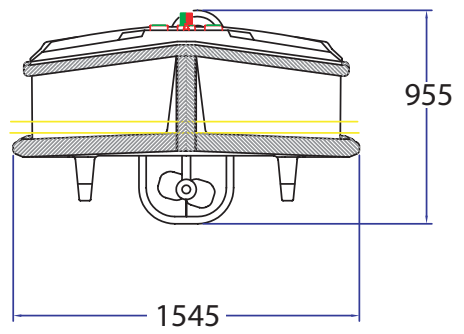

Hard to starboard, sailors!

**BOATING
SCHOOL**

35+
YEARS OF
EXPERIENCE

TECHNICAL SPECIFICATIONS

- Electrical system: 24V.
- Measurements: 2.750 mm (L) x 1.545 mm (W) x 955 mm (H).
- Height over Water Line: 0,55m.
- Weight: 287 kg.
- Colors: red, orange, yellow, blue (upper body); grey (lower body).
- Capacity: 2 adults or 1 adult + 2 kids.
- Speed: aprox. 3 Km/h (programmable to +/- 10%).
- Battery: 4 x Gel Type VRLA 6 V 180 Ah.
- Battery charger: 3 Step charger, fully automatic (24V 20A).
- Acceleration: Pedal with micro breaker.
- Navigation: Lights, with diodes 29 mA.
- Steering: Heavy Duty Hydraulic Steering System.
- Hull/Deck: Handlaid GRP, 2 layers gelcoat, 3 layers mat, and reinforced by laminate.
- Non-slip surface on seats and floor.
- UW Rubber front and side fenders.
- Turning diameter: 10,0 m.
- Weight: 287 kg (inc. batteries and charger).
- Electric, sealed under-water motor. Purpose built for both propulsion and steering action.
- Programmable motor controller.

Follow us:

SB INTERNATIONAL AB

Verktgsvägen 1
553 02 Jönköping
SWEDEN

info@sbisweden.com

Tel: + 46 36 37 50 30

www.sbisweden.com

WATER LEVEL DIMENSIONS

[mm]