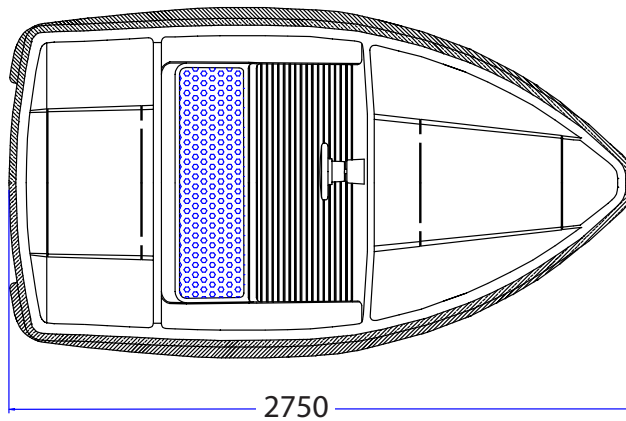

Hard to starboard, sailors!

**BOATING
SCHOOL**

35+
YEARS OF
EXPERIENCE

TECHNICAL SPECIFICATIONS

- Electrical system: 24V.
- Measurements: 2.750 mm (L) x 1.545 mm (W) x 955 mm (H).
- Height over Water Line: 0,55m.
- Weight: 287 kg.
- Colors: red, orange, yellow, blue (upper body); grey (lower body).
- Capacity: 2 adults or 1 adult + 2 kids.
- Speed: aprox. 3 Km/h (programmable to +/- 10%).
- Battery: 4 x Gel Type VRLA 6 V 180 Ah.
- Battery charger: 3 Step charger, fully automatic (24V 20A).
- Acceleration: Pedal with micro breaker.
- Navigation: Lights, with diodes 29 mA.
- Steering: Heavy Duty Hydraulic Steering System.
- Hull/Deck: Handlaid GRP, 2 layers gelcoat, 3 layers mat, and reinforced by laminate.
- Non-slip surface on seats and floor.
- UW Rubber front and side fenders.
- Turning diameter: 10,0 m.
- Weight: 287 kg (inc. batteries and charger).
- Electric, sealed under-water motor. Purpose built for both propulsion and steering action.
- Programmable motor controller.

Follow us:

SB INTERNATIONAL AB

Verktgsvägen 1
553 02 Jönköping
SWEDEN

info@sbisweden.com

Tel: + 46 36 37 50 30

www.sbisweden.com

WATER LEVEL DIMENSIONS

[mm]