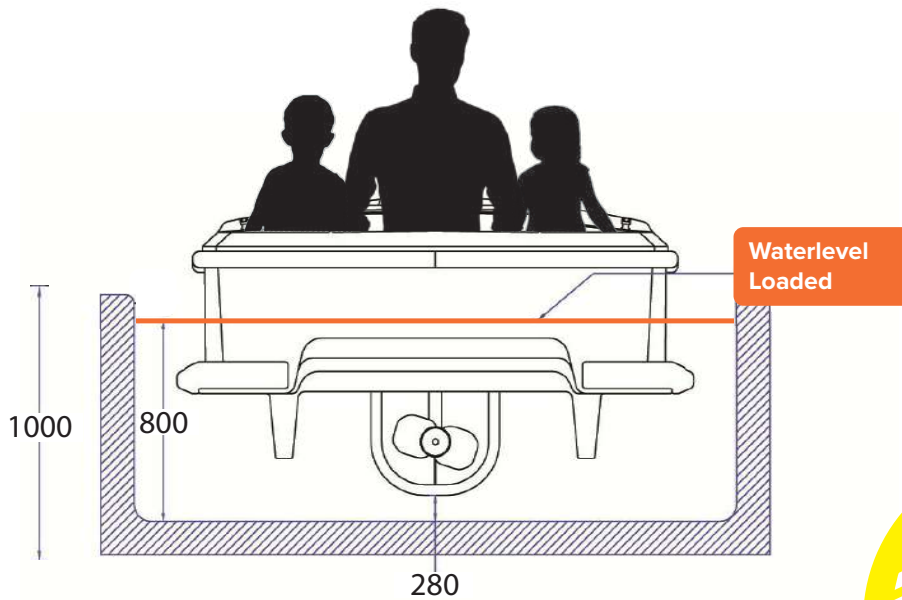

Hard to starboard, sailors!

**BOATING
SCHOOL**

35+
YEARS OF
EXPERIENCE

TECHNICAL SPECIFICATIONS

- Electrical system: 24V.
- Measurements: 2.750 mm (L) x 1.545 mm (W) x 955 mm (H).
- Height over Water Line: 0,55m.
- Weight: 287 kg.
- Colors: red, orange, yellow, blue (upper body); grey (lower body).
- Capacity: 2 adults or 1 adult + 2 kids.
- Speed: aprox. 3 Km/h (programmable to +/- 10%).
- Battery: 4 x Gel Type VRLA 6 V 180 Ah.
- Battery charger: 3 Step charger, fully automatic (24V 20A).
- Acceleration: Pedal with micro breaker.
- Navigation: Lights, with diodes 29 mA.
- Steering: Heavy Duty Hydraulic Steering System.
- Hull/Deck: Handlaid GRP, 2 layers gelcoat, 3 layers mat, and reinforced by laminate.
- Non-slip surface on seats and floor.
- UW Rubber front and side fenders.
- Turning diameter: 10,0 m.
- Weight: 287 kg (inc. batteries and charger).
- Electric, sealed under-water motor. Purpose built for both propulsion and steering action.
- Programmable motor controller.

Follow us:

SB INTERNATIONAL AB

Verktgsvägen 1
553 02 Jönköping
SWEDEN

info@sbisweden.com

Tel: + 46 36 37 50 30

www.sbisweden.com

WATER LEVEL DIMENSIONS

[mm]