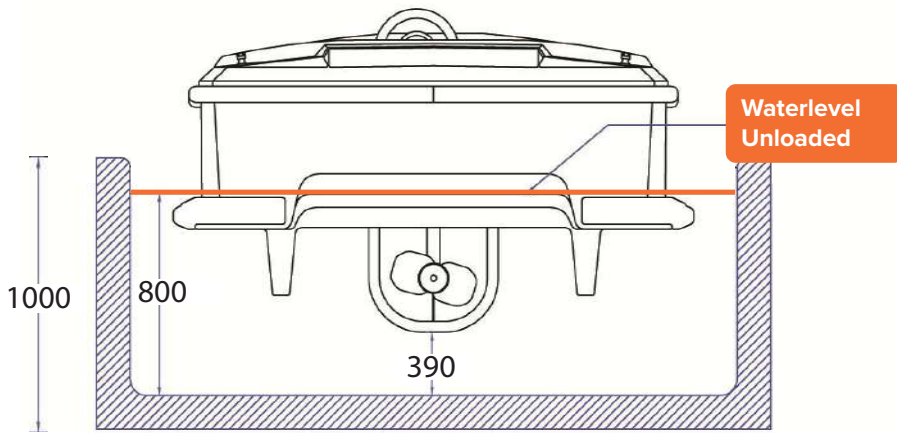

Hard to starboard, sailors!

**BOATING
SCHOOL**

35+
YEARS OF
EXPERIENCE

TECHNICAL SPECIFICATIONS

- Electrical system: 24V.
- Measurements: 2.750 mm (L) x 1.545 mm (W) x 955 mm (H).
- Height over Water Line: 0,55m.
- Weight: 287 kg.
- Colors: red, orange, yellow, blue (upper body); grey (lower body).
- Capacity: 2 adults or 1 adult + 2 kids.
- Speed: aprox. 3 Km/h (programmable to +/- 10%).
- Battery: 4 x Gel Type VRLA 6 V 180 Ah.
- Battery charger: 3 Step charger, fully automatic (24V 20A).
- Acceleration: Pedal with micro breaker.
- Navigation: Lights, with diodes 29 mA.
- Steering: Heavy Duty Hydraulic Steering System.
- Hull/Deck: Handlaid GRP, 2 layers gelcoat, 3 layers mat, and reinforced by laminate.
- Non-slip surface on seats and floor.
- UW Rubber front and side fenders.
- Turning diameter: 10,0 m.
- Weight: 287 kg (inc. batteries and charger).
- Electric, sealed under-water motor. Purpose built for both propulsion and steering action.
- Programmable motor controller.

Follow us:

SB INTERNATIONAL AB

Verktgsvägen 1
553 02 Jönköping
SWEDEN

info@sbisweden.com

Tel: + 46 36 37 50 30

www.sbisweden.com

WATER LEVEL DIMENSIONS

[mm]