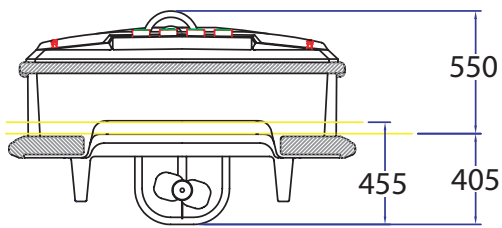

Hard to starboard, sailors!

**BOATING
SCHOOL**

35+
YEARS OF
EXPERIENCE

TECHNICAL SPECIFICATIONS

- Electrical system: 24V.
- Measurements: 2.750 mm (L) x 1.545 mm (W) x 955 mm (H).
- Height over Water Line: 0,55m.
- Weight: 287 kg.
- Colors: red, orange, yellow, blue (upper body); grey (lower body).
- Capacity: 2 adults or 1 adult + 2 kids.
- Speed: aprox. 3 Km/h (programmable to +/- 10%).
- Battery: 4 x Gel Type VRLA 6 V 180 Ah.
- Battery charger: 3 Step charger, fully automatic (24V 20A).
- Acceleration: Pedal with micro breaker.
- Navigation: Lights, with diodes 29 mA.
- Steering: Heavy Duty Hydraulic Steering System.
- Hull/Deck: Handlaid GRP, 2 layers gelcoat, 3 layers mat, and reinforced by laminate.
- Non-slip surface on seats and floor.
- UW Rubber front and side fenders.
- Turning diameter: 10,0 m.
- Weight: 287 kg (inc. batteries and charger).
- Electric, sealed under-water motor. Purpose built for both propulsion and steering action.
- Programmable motor controller.

Follow us:

SB INTERNATIONAL AB

Verktgsvägen 1
553 02 Jönköping
SWEDEN

info@sbisweden.com

Tel: + 46 36 37 50 30

www.sbisweden.com

WATER LEVEL DIMENSIONS

[mm]